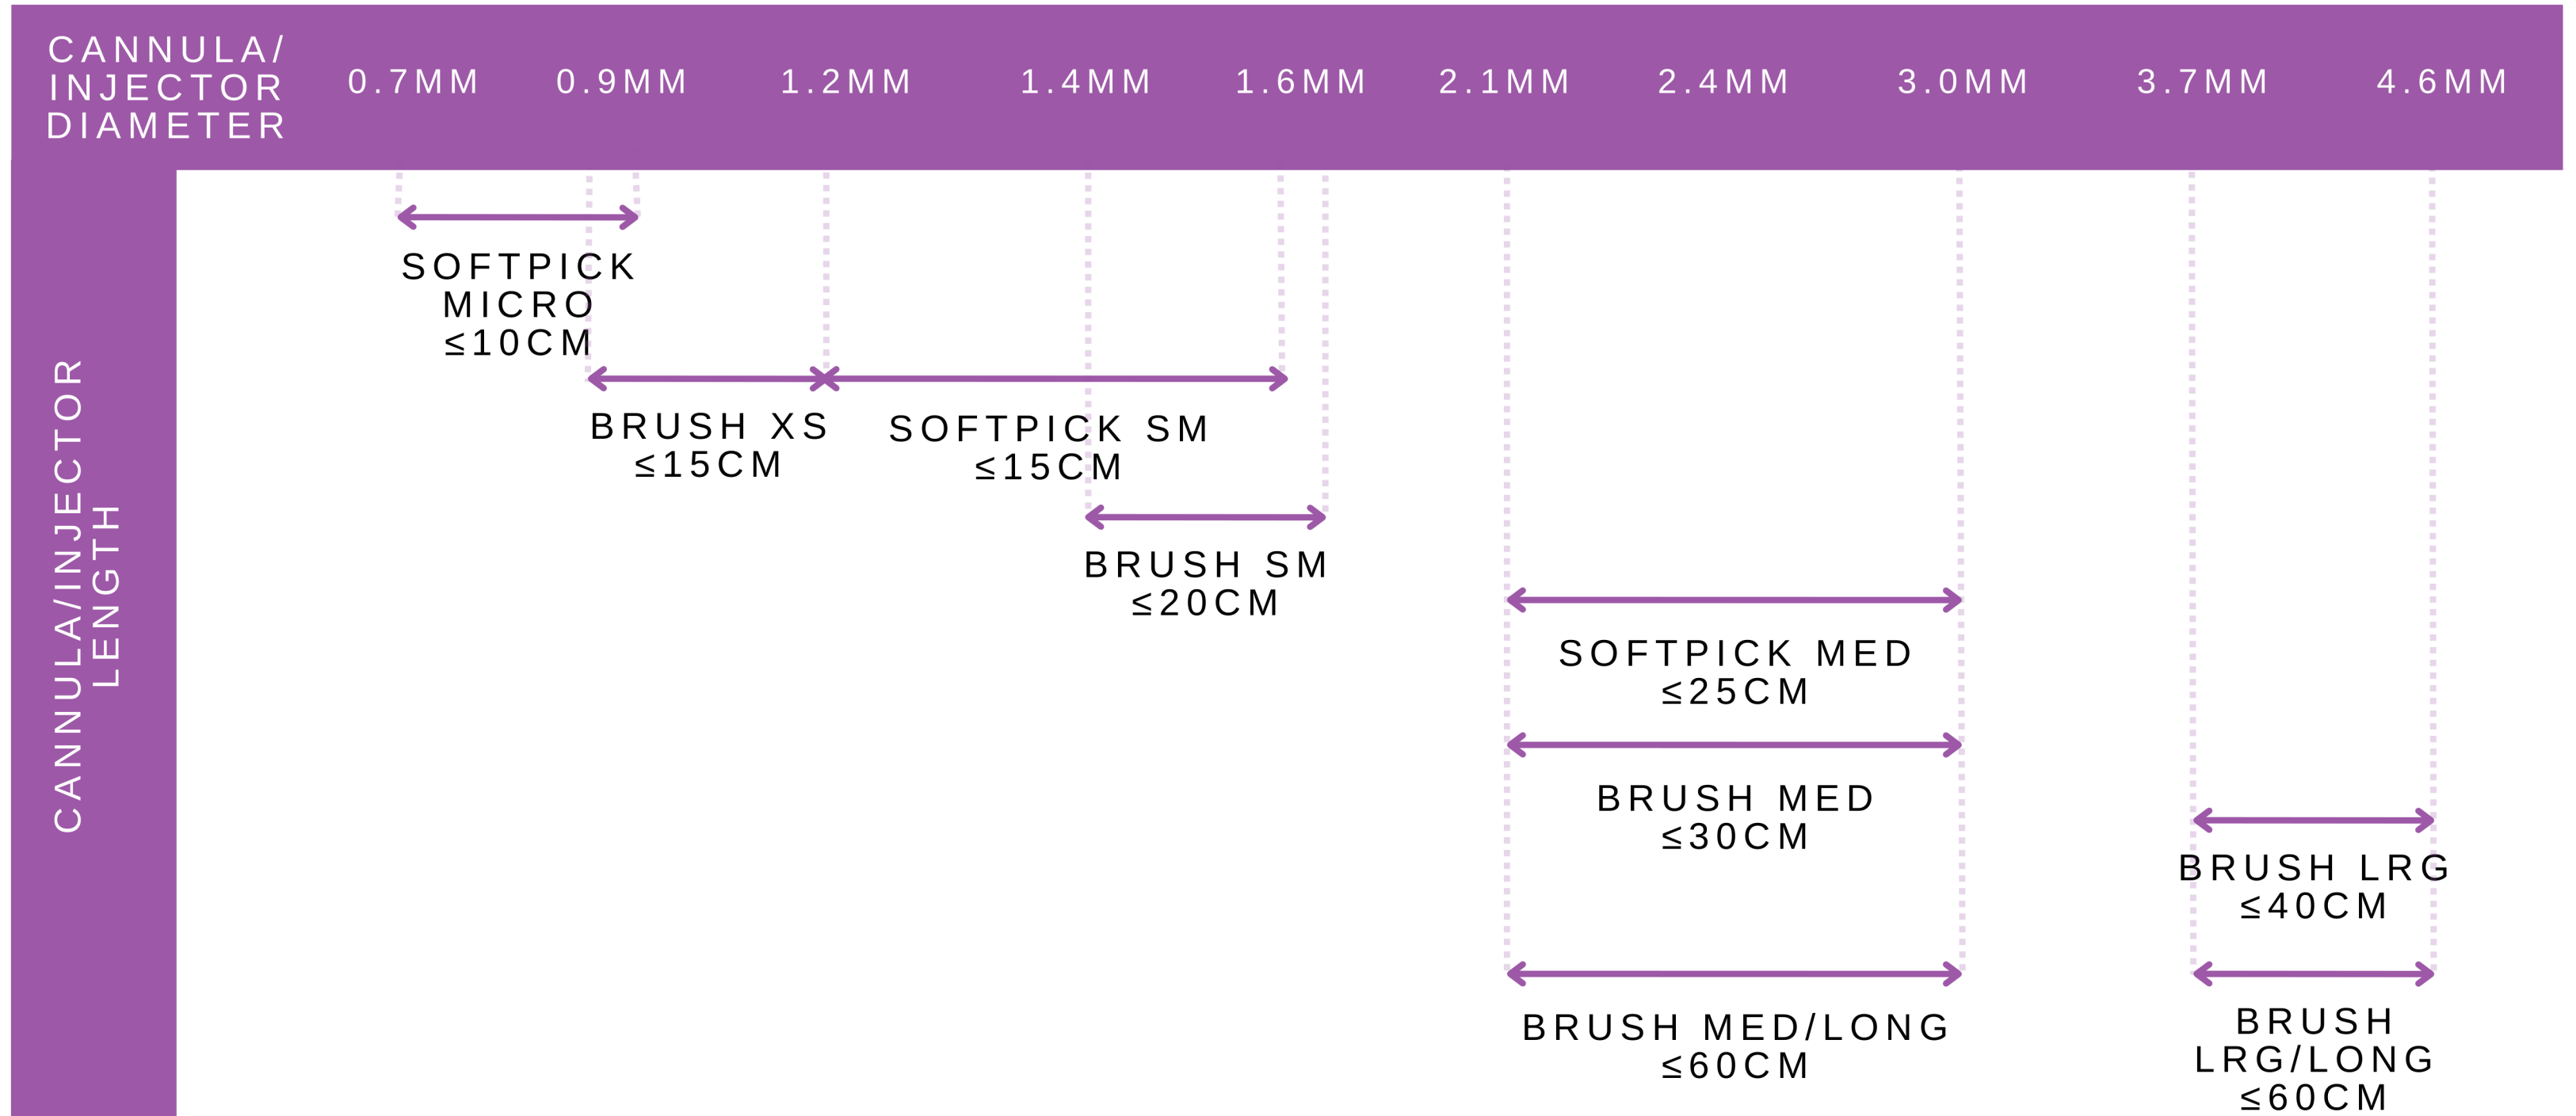

# Choosing the Right Tools to Clean Cannulas or Injectors

DISCLAIMER: CANNULA/INJECTOR DIAMETERS ARE BASED ON TULIP CANNULA/INJECTORS ONLY  
 NOTE: IF CANNULA OR INJECTOR HAS HANDLE ATTACHED PLEASE KEEP FULL HANDLE AND CANNULA/INJECTOR LENGTH IN MIND